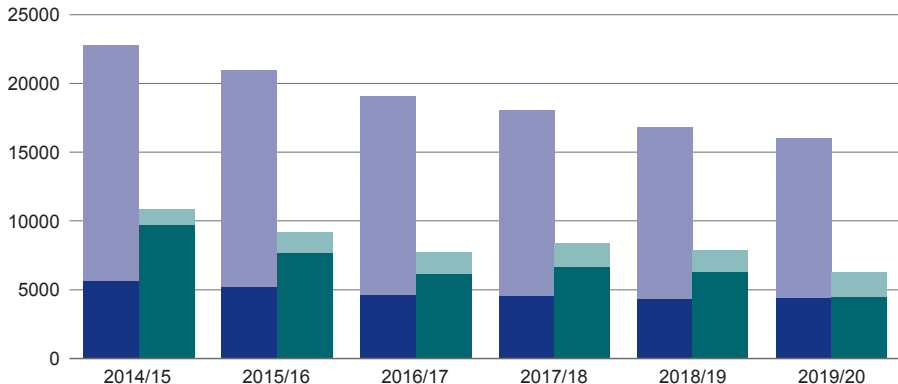

WYKRES 2 (43). STUDENCI UCZELNI

CHART 2 (43). STUDENTS OF HIGHER EDUCATION INSTITUTIONS

Studenci uczelni publicznych:

Students of public higher education institutions:

- studia stacjonarne
full-time programmes
- studia niestacjonarne
part-time programmes